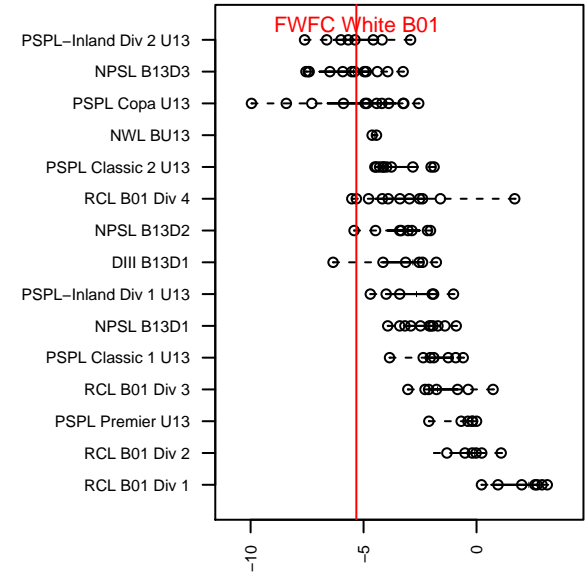

## FWFC White B01

Federal Way FC  
 Federal Way, WA  
 B01 total strength=527  
 attack=0.32 defense=0.47  
 fall league = RCL B01 Div 4  
 spr league = Win RCL B01 Div 5

alt names used:  
 FWFC B01 White  
 FWFC B01 White (B)  
 FWFC White  
 FWFC White  
 FWFC B01 White (B)  
 FWFC B01 White (B)

Venues played:  
 2013 Challenge Cup B01 Division 2 – Challeng  
 2014 Yakima Mid Summer Classic BU13  
 2014 KITG BU12–13 Green  
 2014 Xtreme Cup BU13  
 2014 RCL B01 Div 4  
 2014 Win RCL B01 Div 5  
 2014 WYS Presidents Cup B01 Division 2

**attack and defense variance (black dot)  
relative to other teams  
and top 10 in region**

**attack and defense rating  
relative to others at age  
and all opponents in last 13 months**

**Performance relative to 13 month average**