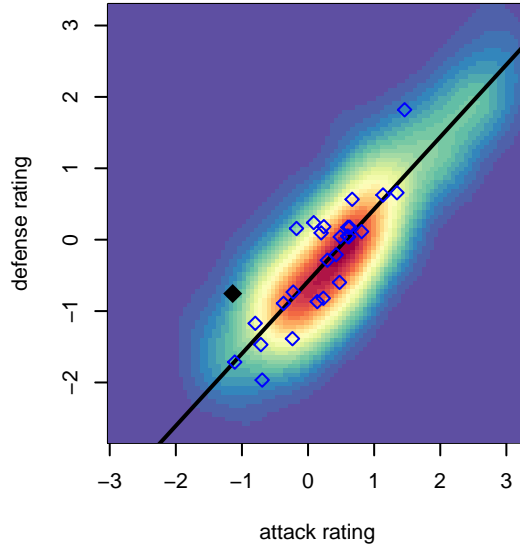

## FWFC White B01

Federal Way FC  
 Federal Way, WA  
 B01 total strength=527  
 attack=0.32 defense=0.47  
 fall league = RCL B01 Div 4  
 spr league = Win RCL B01 Div 5

alt names used:  
 FWFC B01 White  
 FWFC B01 White (B)  
 FWFC White  
 FWFC White  
 FWFC B01 White (B)  
 FWFC B01 White (B)

**attack and defense variance (black dot)  
relative to other teams  
and top 10 in region**

**attack and defense rating  
relative to others at age  
and all opponents in last 13 months**

**Performance relative to 13 month average**