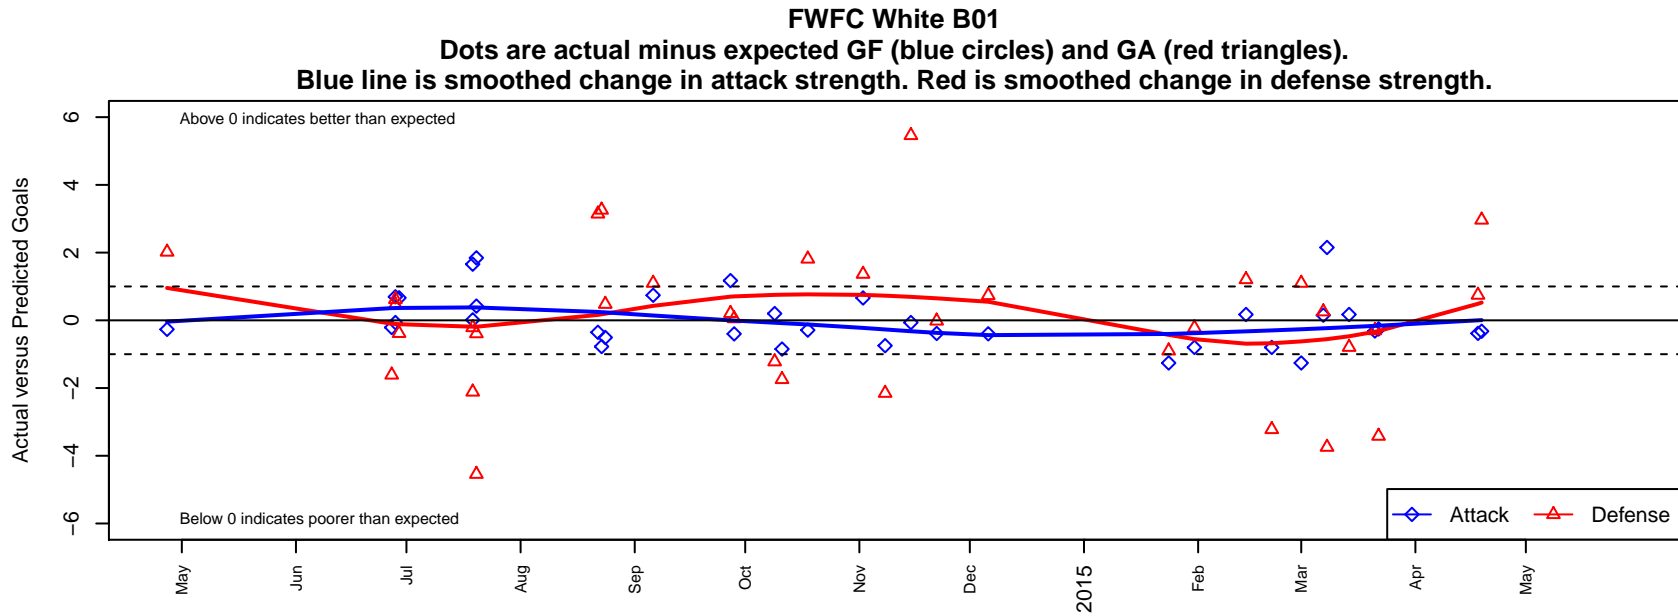

## FWFC White B01

Federal Way FC  
 Federal Way, WA  
 B01 total strength=527  
 attack=0.32 defense=0.47  
 fall league = RCL B01 Div 4  
 spr league = Win RCL B01 Div 5

alt names used:  
 FWFC B01 White  
 FWFC B01 White (B)  
 FWFC White  
 FWFC White  
 FWFC B01 White (B)  
 FWFC B01 White (B)

**attack and defense variance (black dot)  
relative to other teams  
and top 10 in region**

**attack and defense rating  
relative to others at age  
and all opponents in last 13 months**

**Performance relative to 13 month average**