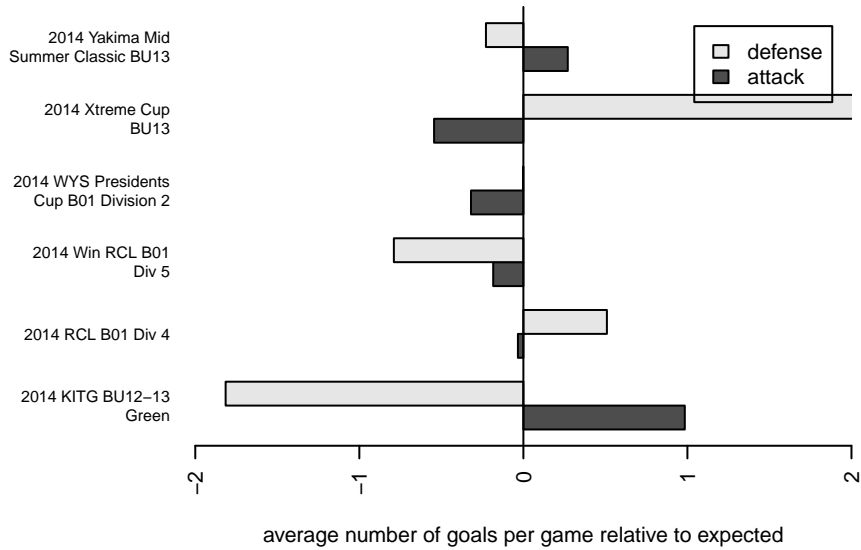

## FWFC White B01

Federal Way FC  
 Federal Way, WA  
 B01 total strength=527  
 attack=0.32 defense=0.47  
 fall league = RCL B01 Div 4  
 spr league = Win RCL B01 Div 5

alt names used:  
 FWFC B01 White  
 FWFC B01 White (B)  
 FWFC White  
 FWFC White  
 FWFC B01 White (B)  
 FWFC B01 White (B)

Venues played:  
 2013 Challenge Cup B01 Division 2 – Challeng  
 2014 Yakima Mid Summer Classic BU13  
 2014 KITG BU12–13 Green  
 2014 Xtreme Cup BU13  
 2014 RCL B01 Div 4  
 2014 Win RCL B01 Div 5  
 2014 WYS Presidents Cup B01 Division 2

**attack and defense variance (black dot)  
relative to other teams  
and top 10 in region**

**attack and defense rating  
relative to others at age  
and all opponents in last 13 months**

**Performance relative to 13 month average**